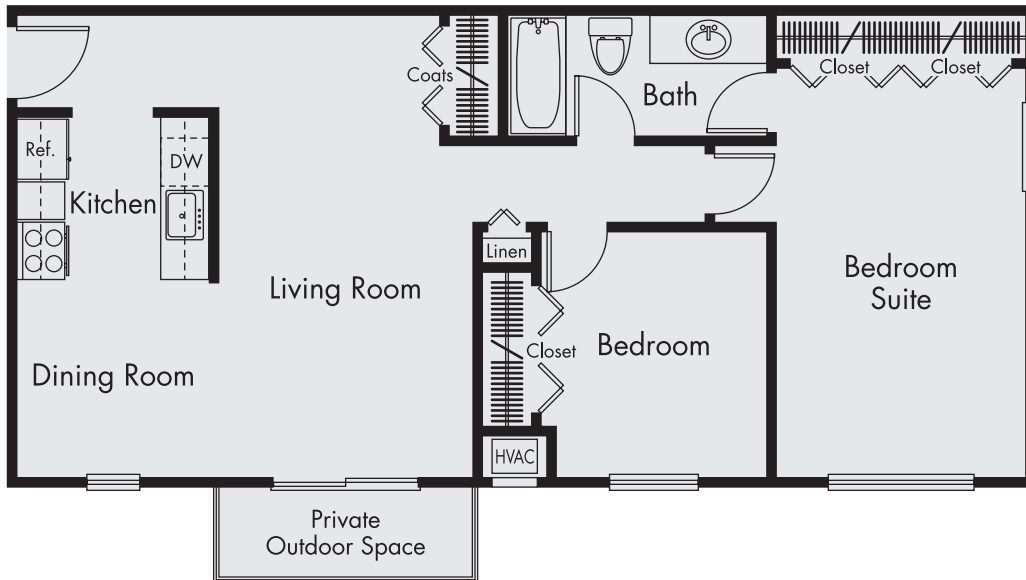

Meadowbrook Village APARTMENTS

THE MAPLE

2 Bedrooms // 1 Bath // Approx. 1,000 sf

The entry leads to an inviting foyer directly off the airy kitchen. The kitchen opens to a large dining area and living room with access to private outdoor space, perfect for relaxing and entertaining. Both bedrooms include spacious wall-to-wall closets and large windows for abundant natural light. The bedroom suite includes immediate access to the central bath.